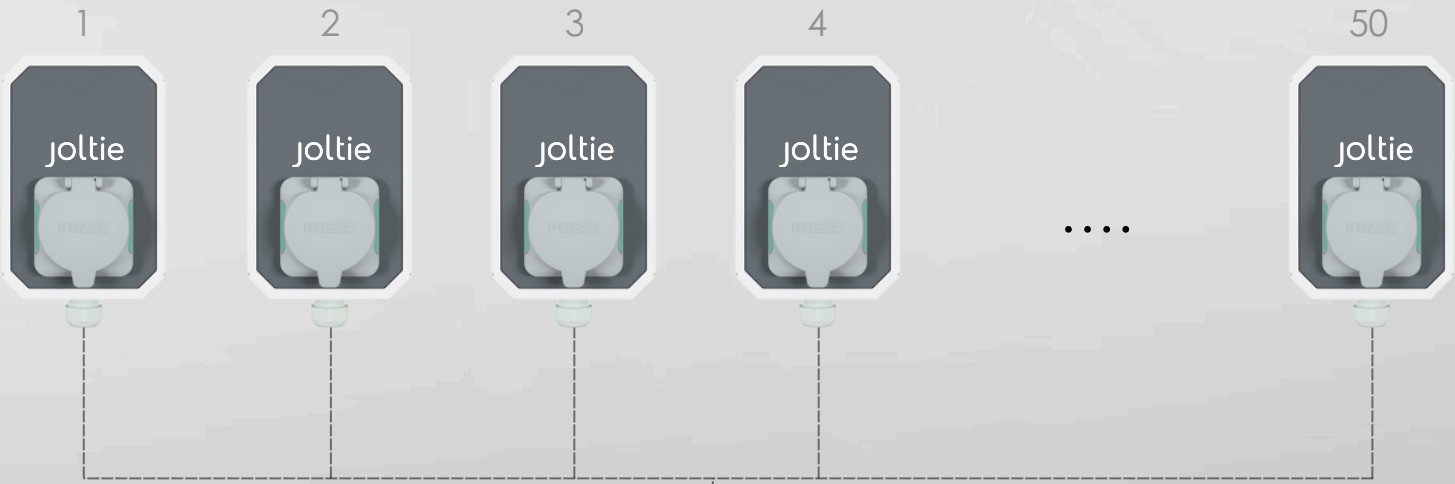

JOLTIE HUB

COUNTLESS CHARGERS
ONE EXPERIENCE

joltie

The Intelligent Solution to EV Multiple Charging

**No bulky chargers.
No parking space commitment.
No fear of blackout.**

Advantages

- A single central unit
- Up to 50 charging outputs per unit
- Easy upgrade and addition of additional chargers
- Flexible and economical installation
- Low maintenance costs
- Space saving
- Intelligent operation via platform

Ideal for...

- Places with limited electrical load
- Places with limited parking space
- Parking areas & business buildings
- Public spaces & pavements

Why the Joltie Hub?

- All - In - One Solution:
 - Compact equipment
 - 0 to 22kW per output
 - Unified power control
 - Integrated electrical protection
- Optimal application of energy management
- Separate solution for every space and every need